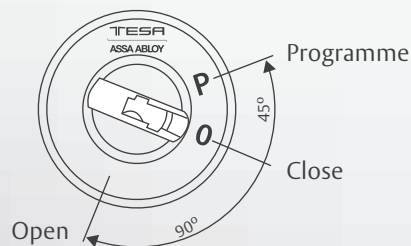

- Brass cylinder with pins and discs.
- Standard finish, shinning nickel plated.
- Housing length: 23 mm, 25 mm, 28 mm, 31 mm, 35 mm.
- Supplied with fixing washers and nuts.
 - Housing M19 or M21.
 - Cam fixing M10 or M7.
- Nickel-silver keys with color pin, programming and user keys have the same color pin.
- Programming key is the long key.
- User key is the short key.
- Production date on right side of housing: Month-Year

Accessories

- Locking cams: straight or bent. Wide range of lengths.
- Distance rings: 1.5 mm, 3 mm, 5 mm height.
- Other dimensions on request.

OPERATION

To programm

- Lock supplied in neutral position. Key entry is showing "P".
- Introduce the programming key (long key) and turn 45° clockwise.
- The lock is now in operating mode. Key position is showing "O".
- Remove the programming key (long key).
- Introduce the user key (short key) and turn 90° clockwise to open the device.