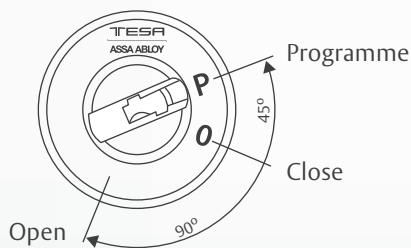

- Brass cylinder with pins and discs.
- Standard finish, shinning nickel plated.
- Housing length: 23 mm, 25 mm, 28 mm, 31 mm, 35 mm.
- Supplied with fixing washers and nuts.
 - Housing M19 or M21.
 - Cam fixing M10 or M7.
- Nickel-silver keys with color pin, programming and user keys have the same color pin.
- Programming key is the long key.
- User key is the short key.
- Production date on right side of housing: Month-Year

Accessories

- Locking cams: straight or bent. Wide range of lengths.
- Distance rings: 1.5 mm, 3 mm, 5 mm height.
- Other dimensions on request.

OPERATION

To programm

- Lock supplied in neutral position. Key entry is showing "P".
- Introduce the programming key (long key) and turn 45° clockwise.
- The lock is now in operating mode. Key position is showing "O".
- Remove the programming key (long key).
- Introduce the user key (short key) and turn 90° clockwise to open the device.