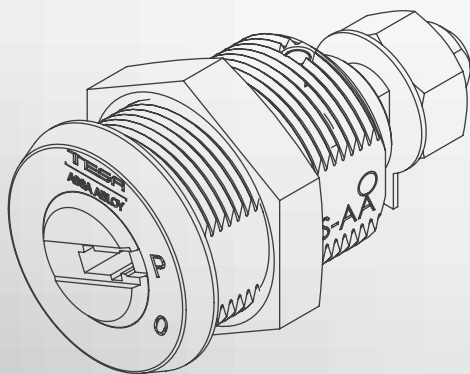

MeVa

PERFORMANCE

- ✓ Suitable for any locking system with cam or switch. Example: Gaming cabinets, Vending vendors, terminals, furniture, ...
- ✓ Same lock dimensions as the original lock. Easy replacement, retrofit.
- ✓ The programming key enables to change the lock combination in a user-friendly and fast way without need to remove the barrel.
- ✓ Keys are registered and duplication supplied only by TESA ASSA ABLOY.
- ✓ Cost effective: Change of lock codification making the previous key unusable.
- ✓ Recommended in cases of frequent lost or stolen keys.

Programming key

User key

Product sheet

MEVA mechanical re-programmable lock

TESA

ASSA ABLOY

ASSA ABLOY, the global leader in door opening solutions

TECHNICAL SPECIFICATIONS

- Brass cylinder with pins and discs.
- Standard finish, shinning nickel plated.
- Housing length: 23 mm, 25 mm, 28 mm, 31 mm, 35 mm.
- Supplied with fixing washers and nuts.
 - Housing M19 or M21.
 - Cam fixing M10 or M7.
- Nickel-silver keys with color pin, programming and user keys have the same color pin.
- Programming key is the long key.
- User key is the short key.
- Production date on right side of housing: Month-Year

Accessories

- Locking cams: straight or bent. Wide range of lengths.
- Distance rings: 1.5 mm, 3 mm, 5 mm height.
- Other dimensions on request.

OPERATION

To programm

- Lock supplied in neutral position. Key entry is showing "P".
- Introduce the programming key (long key) and turn 45° clockwise.
- The lock is now in operating mode. Key position is showing "O".
- Remove the programming key (long key).
- Introduce the user key (short key) and turn 90° clockwise to open the device.