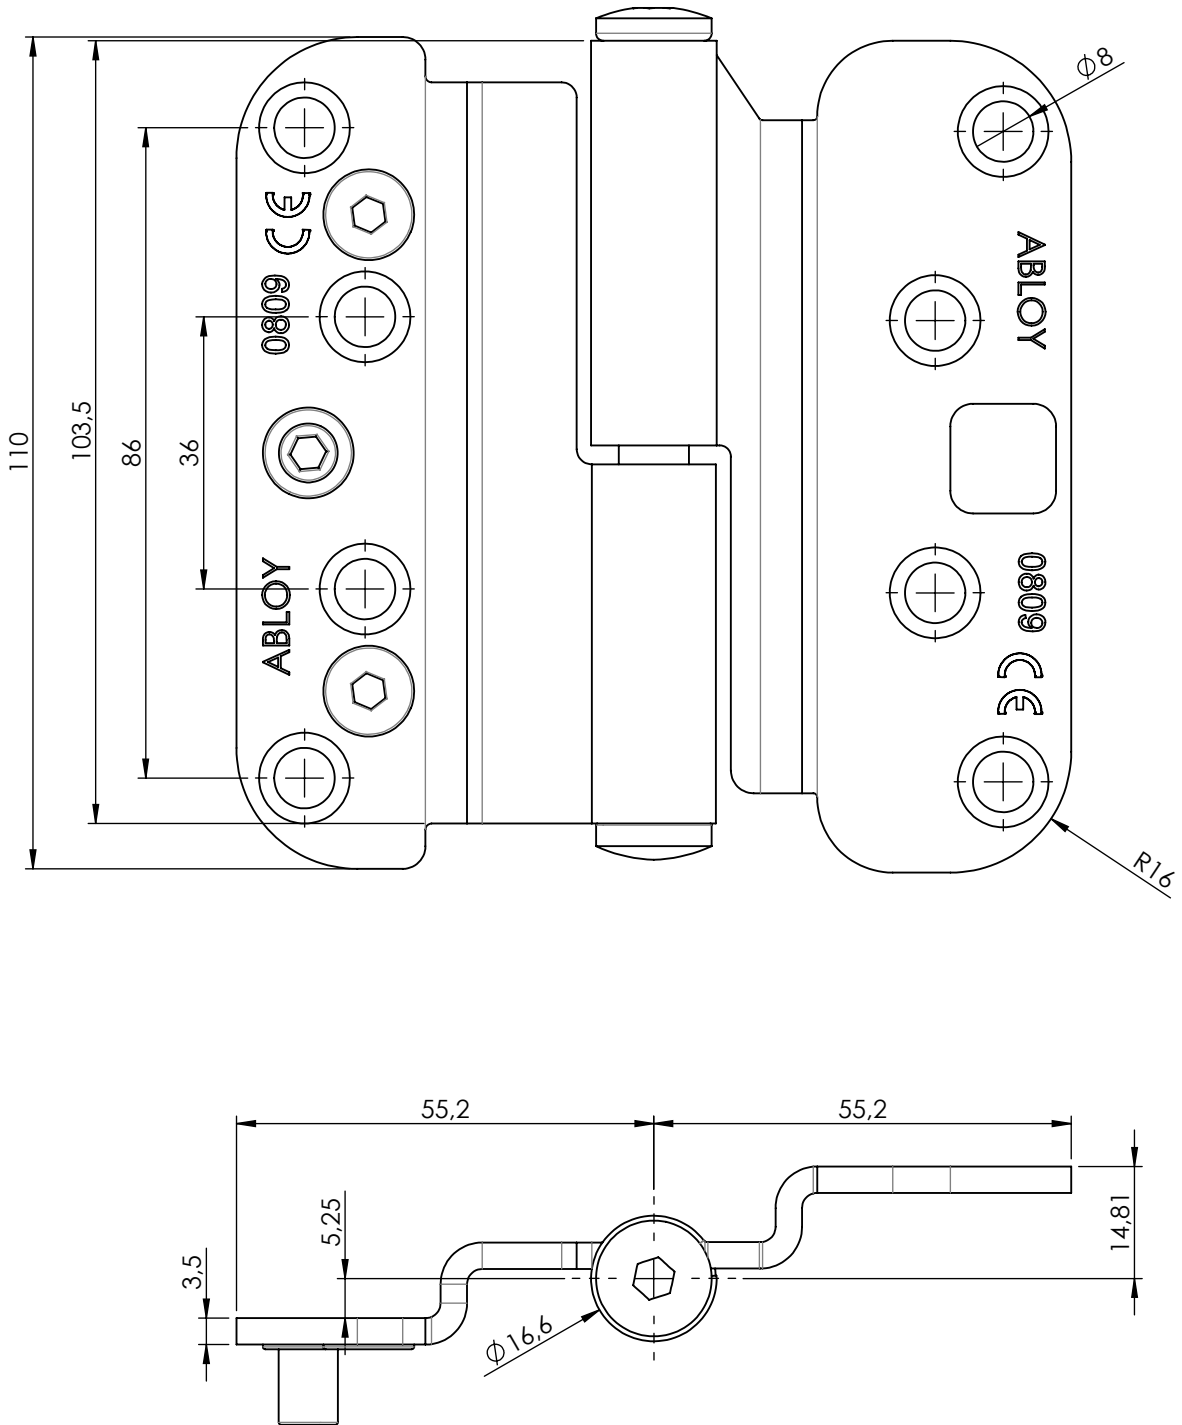

This work is copyright and no part may be reproduced, by any process, nor may any other exclusive right be exercised without the permission of ASSA ABLOY.

ASSA ABLOY

NTR110x40TMRKSS

Document ID

Alternate ID

Scale:

1:1 (A4)

Projection:

Created (YYYY-MM-DD):

Designed by:

Drawn by:

Revision:

1